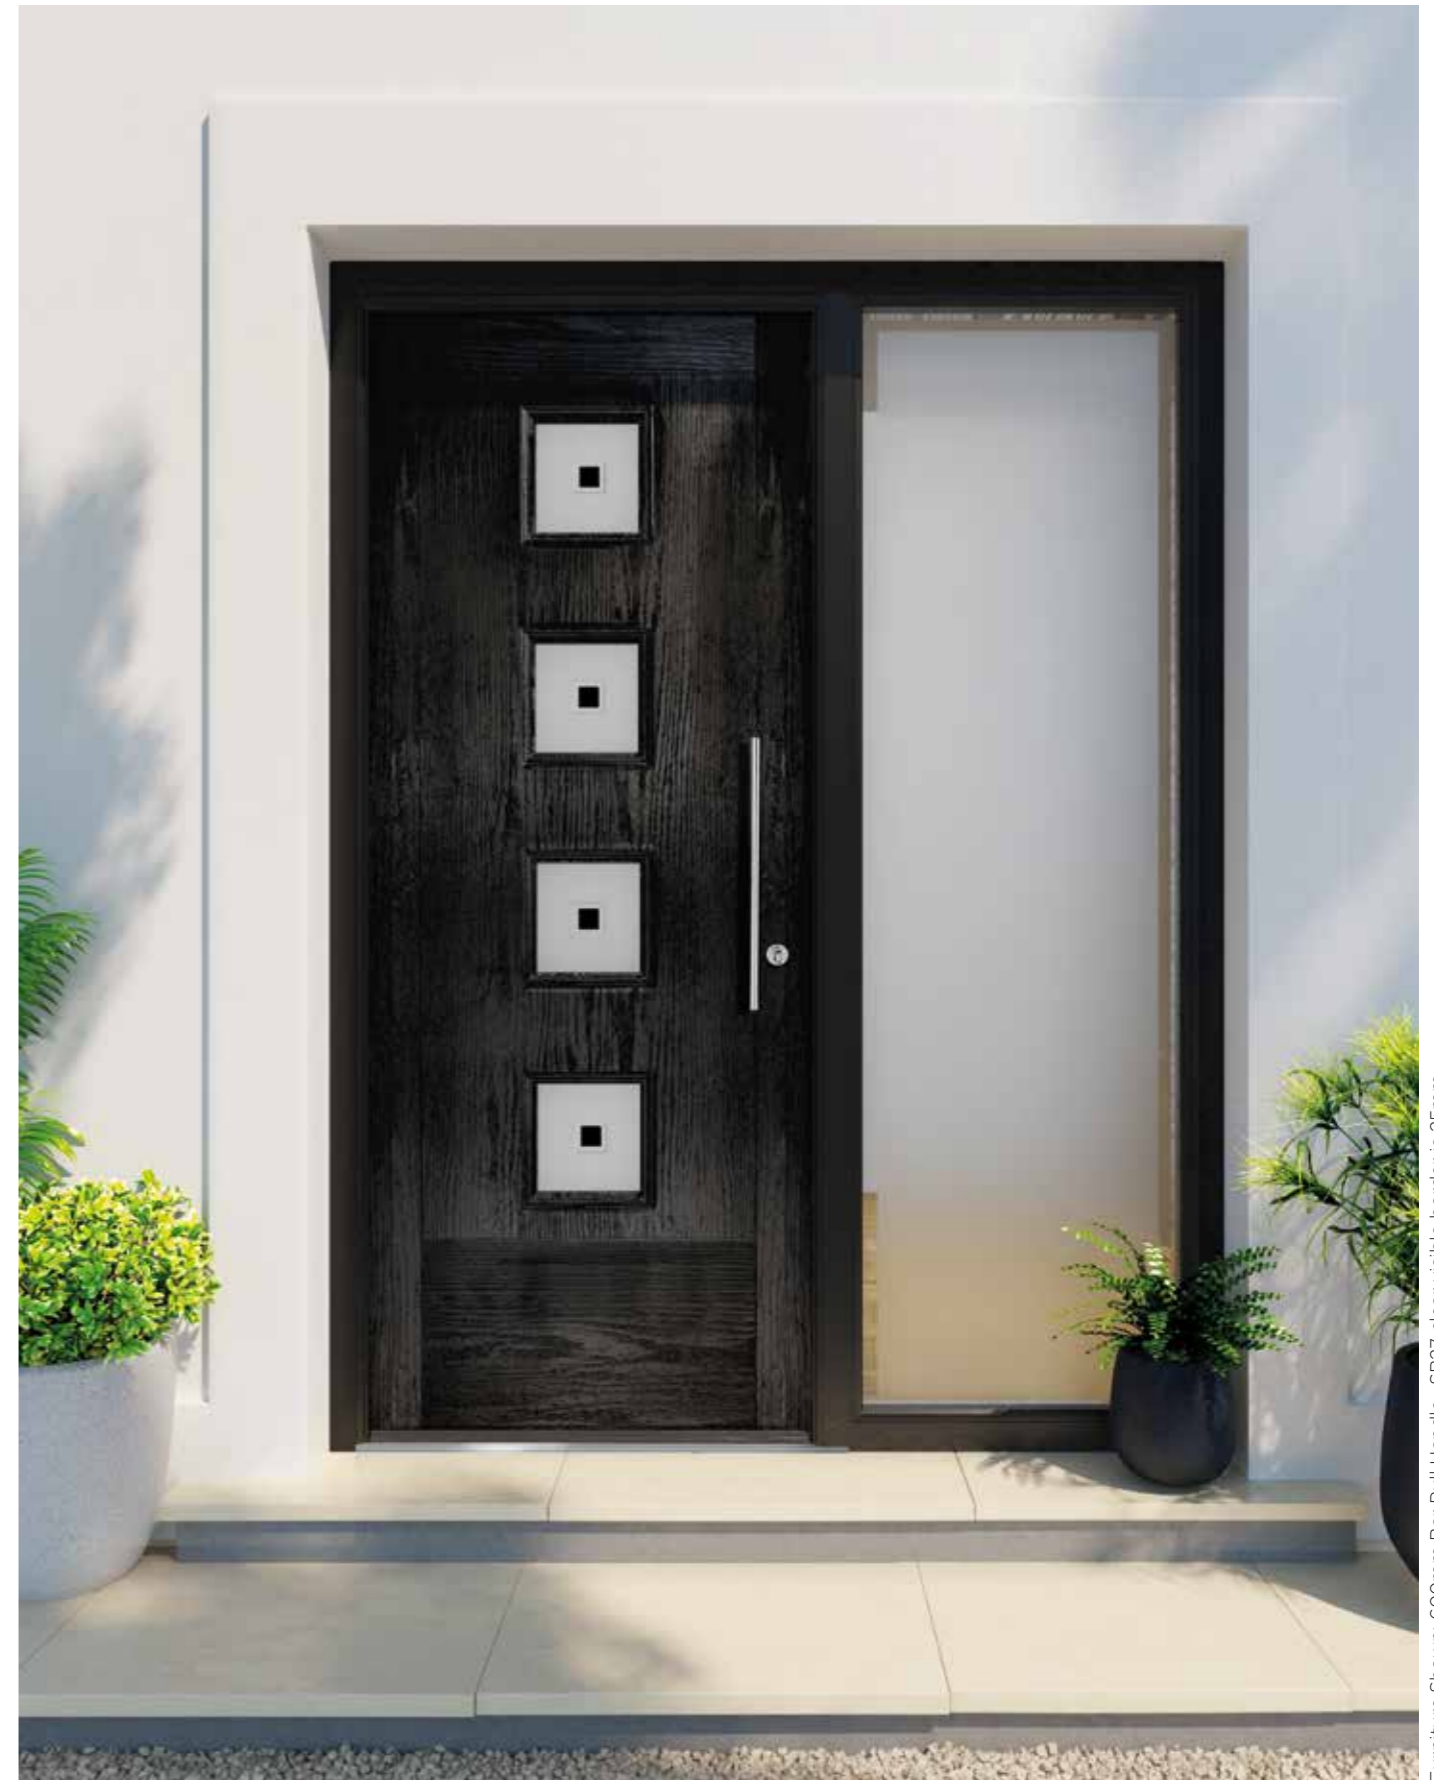

Dunrobin

Door APP4, Glass FT50 on clear glass,
Sidelight Glass SB27, Shown in Black

Furniture Shown: 600mm Bar Pull Handle. SB27 clear visible border is 25mm.

Every effort has been made to reproduce the colour of our Apeer doors and the coloured film in the decorative glass designs. However, printing constraints will give rise to some colour deviation. All Apeer 70mm doors are triple glazed as standard. Please note the grain on the GRP Apeer door does not replicate the grain on the frames as it is a PVC foil. Sidelight and toplight designs will depend on sidelight and toplight final sizes and may vary from design shown. Coloured film in glass designs is not an exact match to the door colour.