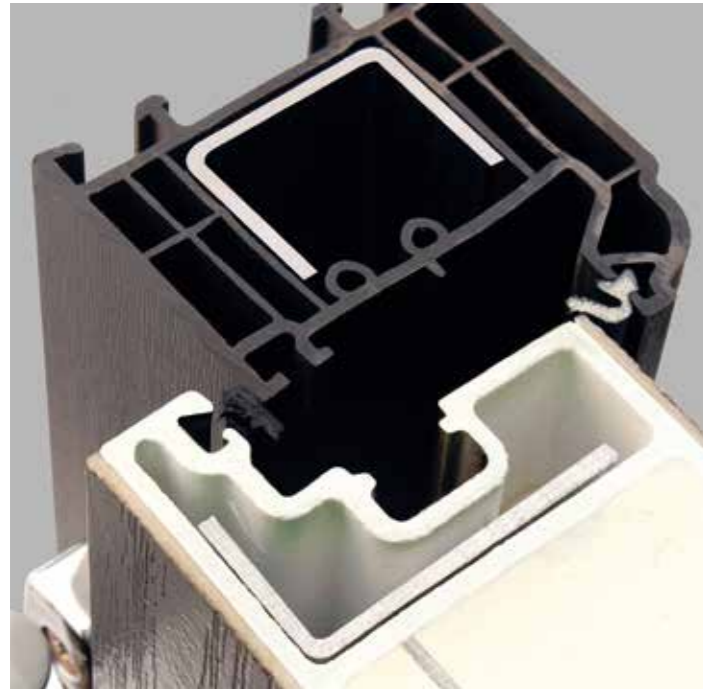

Strength from within.

Inside every Apeer 70mm door there's a super-strong steel and metal reinforcing that forms part of the highly insulating polyurethane core. And with a vertical steel bar running top to bottom along the inside edge, our doors far exceed Police-approved security standards.

Extremely strong vertical steel reinforcing bar adds rigidity and security.

Super-strong, metal reinforced, highly insulating polyurethane core.

We've got your back. And your front.

Install an Apeer door and you'll have the weight of our entire design team and security specialists protecting you and your home from intruders. Our doors comfortably exceed all industry standard impact and cut-through tests.

A strong coupling bar adds strength and stability.

Multi-point Yale locking system features two rollers, three hooks, two deadbolts and a latch. It secures the door from top to bottom.

Hardened steel hinge bolts make it virtually impossible to force open our doors or lift them off their hinges.