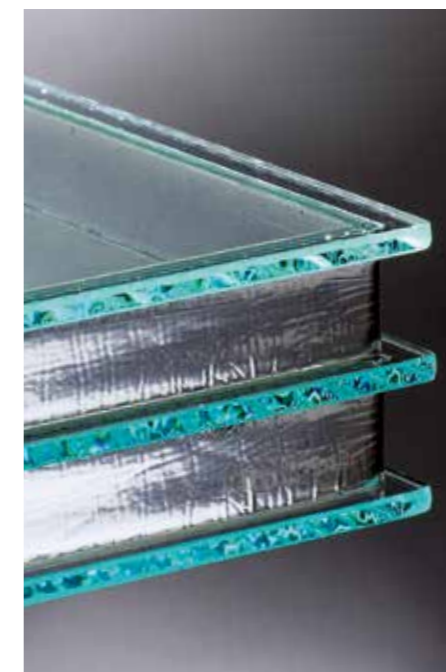

VIRTUALLY AIRTIGHT

Our double sealed rebate is virtually airtight by creating an internal secondary seal.

EXTRA INSULATION

Along with our 70mm super-strong, highly insulating polyurethane core, glass elements are triple glazed for extra insulation. We can even gas-fill them for improved thermal performance.