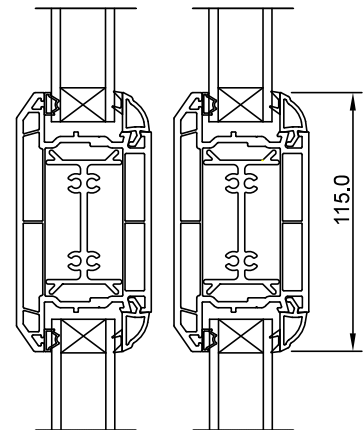

Midrail Sections

Low Aluminium Threshold

For internal purposes only

If you require any further help or assistance please contact your dedicated supplier below:

Frames Direct
Straboe,
Buncrana,
Co. Donegal,
F93 FF96
Ireland