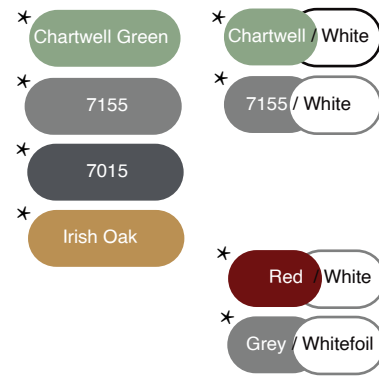

Midrail available: No

* Set up charge applies

Midrail available: No Turnaround: 3 weeks

Midrail available: No Turnaround: 4 weeks

Midrail available: No Turnaround: 5 weeks

Enhance your home with a sliding patio door

Improve your home's **energy efficiency**

Our patio doors are designed to insulate, but they also allow more natural light into your home and give you more options for ventilation. You could find yourself making savings on heating, lighting and air conditioning.

Patio doors **add style**

Patio doors have clean, uncluttered styling that looks at home almost anywhere. Your furnishings and decor have the perfect neutral backdrop of a door that doesn't need to shout to be effective and that doesn't detract from the view.

Be at home **with the outdoors**

Because the glass extends to floor level you'll get much better views of the world outside. Even on the chilliest days, you'll be able to enjoy your garden. When it's warm, open up in seconds for a home that flows indoors and out.

Easier access

Our sliding doors glide along their tracks so easily that opening them will never feel like a chore. It's almost effortless, but there's another advantage to a wide opening door. If you've ever struggled to shift a bulky piece of furniture through a normal doorway, you'll know what we mean – that extra width can be a godsend.

Streamlined patio doors

You can hang curtains and have furnishings right next to a sliding door and you won't need to move them when you want to open up.