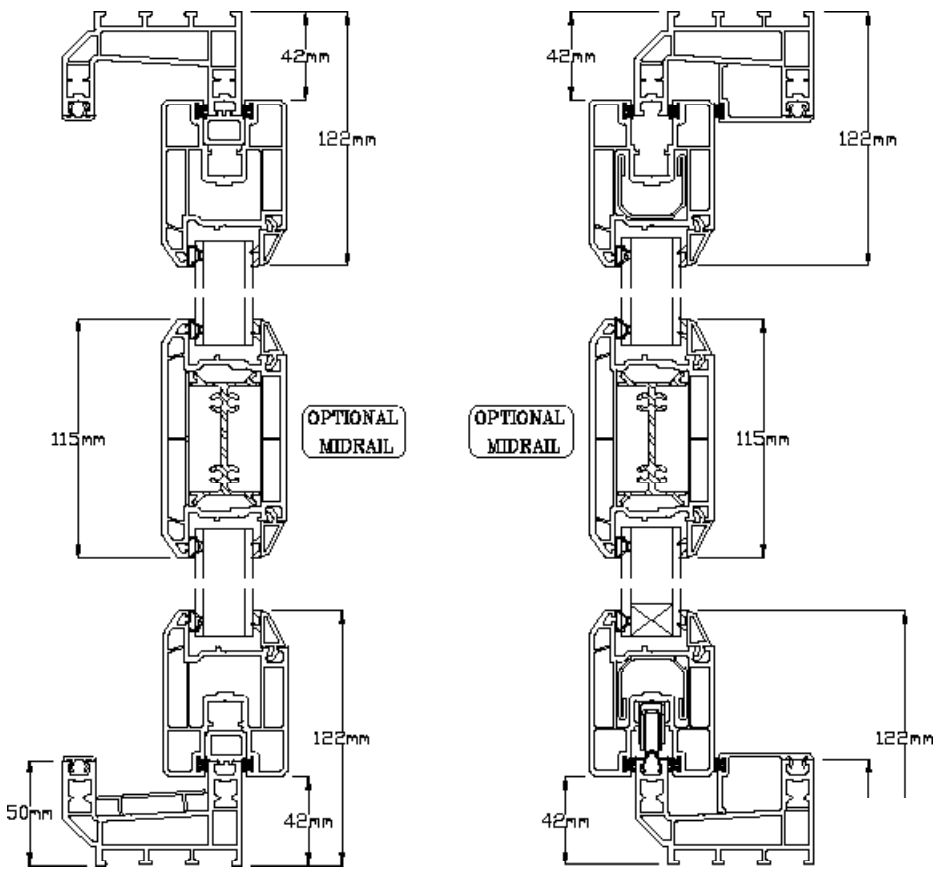

Midrail Sections

Low Aluminium Threshold

For internal purposes only

If you require any further help or assistance please contact your dedicated supplier below:

Frames Direct
Straboe,
Buncrana,
Co. Donegal,
F93 FF96
Ireland