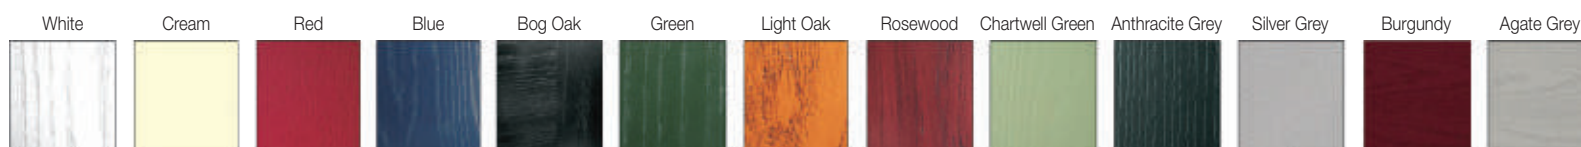

*Doors fitted with a Heritage Slam Lock, it is recommended to have a PVC threshold or Storm Guard Plus rebated threshold only.
Please Note : Not a Storm Guard or a Storm Guard Plus Threshold.*