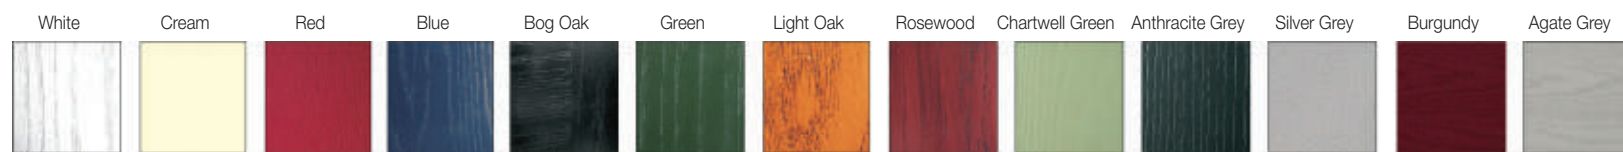

Doors fitted with a Heritage Slam Lock, it is recommended to have a PVC threshold or Storm Guard Plus rebated threshold only.
Please Note : Not a Storm Guard or a Storm Guard Plus Threshold.