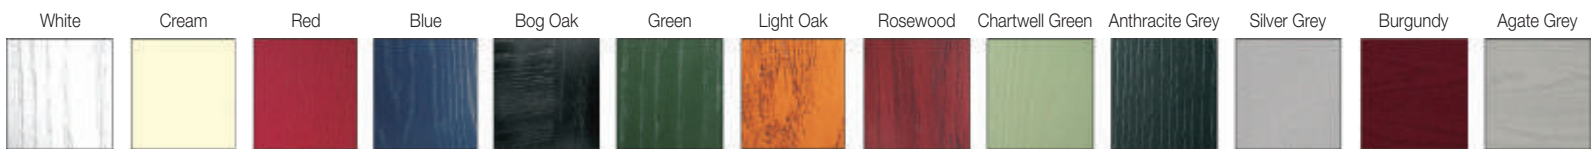

A fine example of our satinized glass for doors and sidelights. This product is produced in-house and is quite unique in its crystal-like appearance as is evident in the picture on the left.