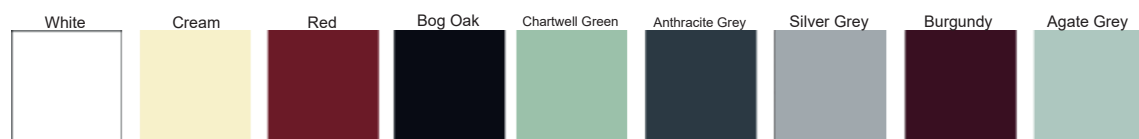

Doors fitted with a Heritage/Low position Slam Lock, it is recommended to have a PVC threshold or Storm Guard Plus rebated threshold only.

Please Note : Not a Storm Guard or a Storm Guard Plus Threshold.
Letterbox and door knocker not available on the Avant Garde Collection.
Stainless Steel strips are optional on the inside of the door leaf.