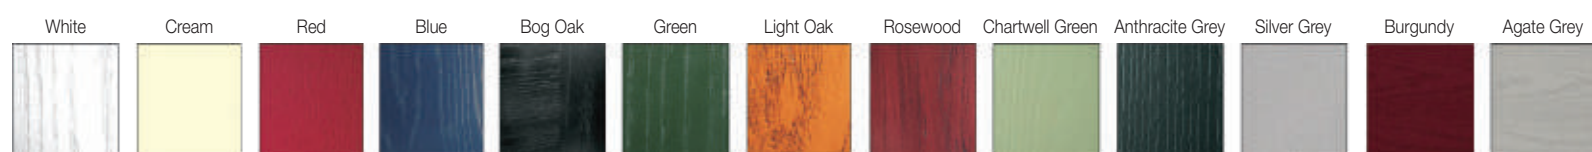

Please Note - All Doors on this page supplied with spy view as standard. Letterbox available only on the low position.

Please Note - All Doors on this page supplied with spy view as standard.

Doors fitted with a Heritage Slam Lock, it is recommended to have a PVC threshold or Storm Guard Plus rebated threshold only.

Please Note : Not a Storm Guard or a Storm Guard Plus Threshold, Letterbox available only on the low position.