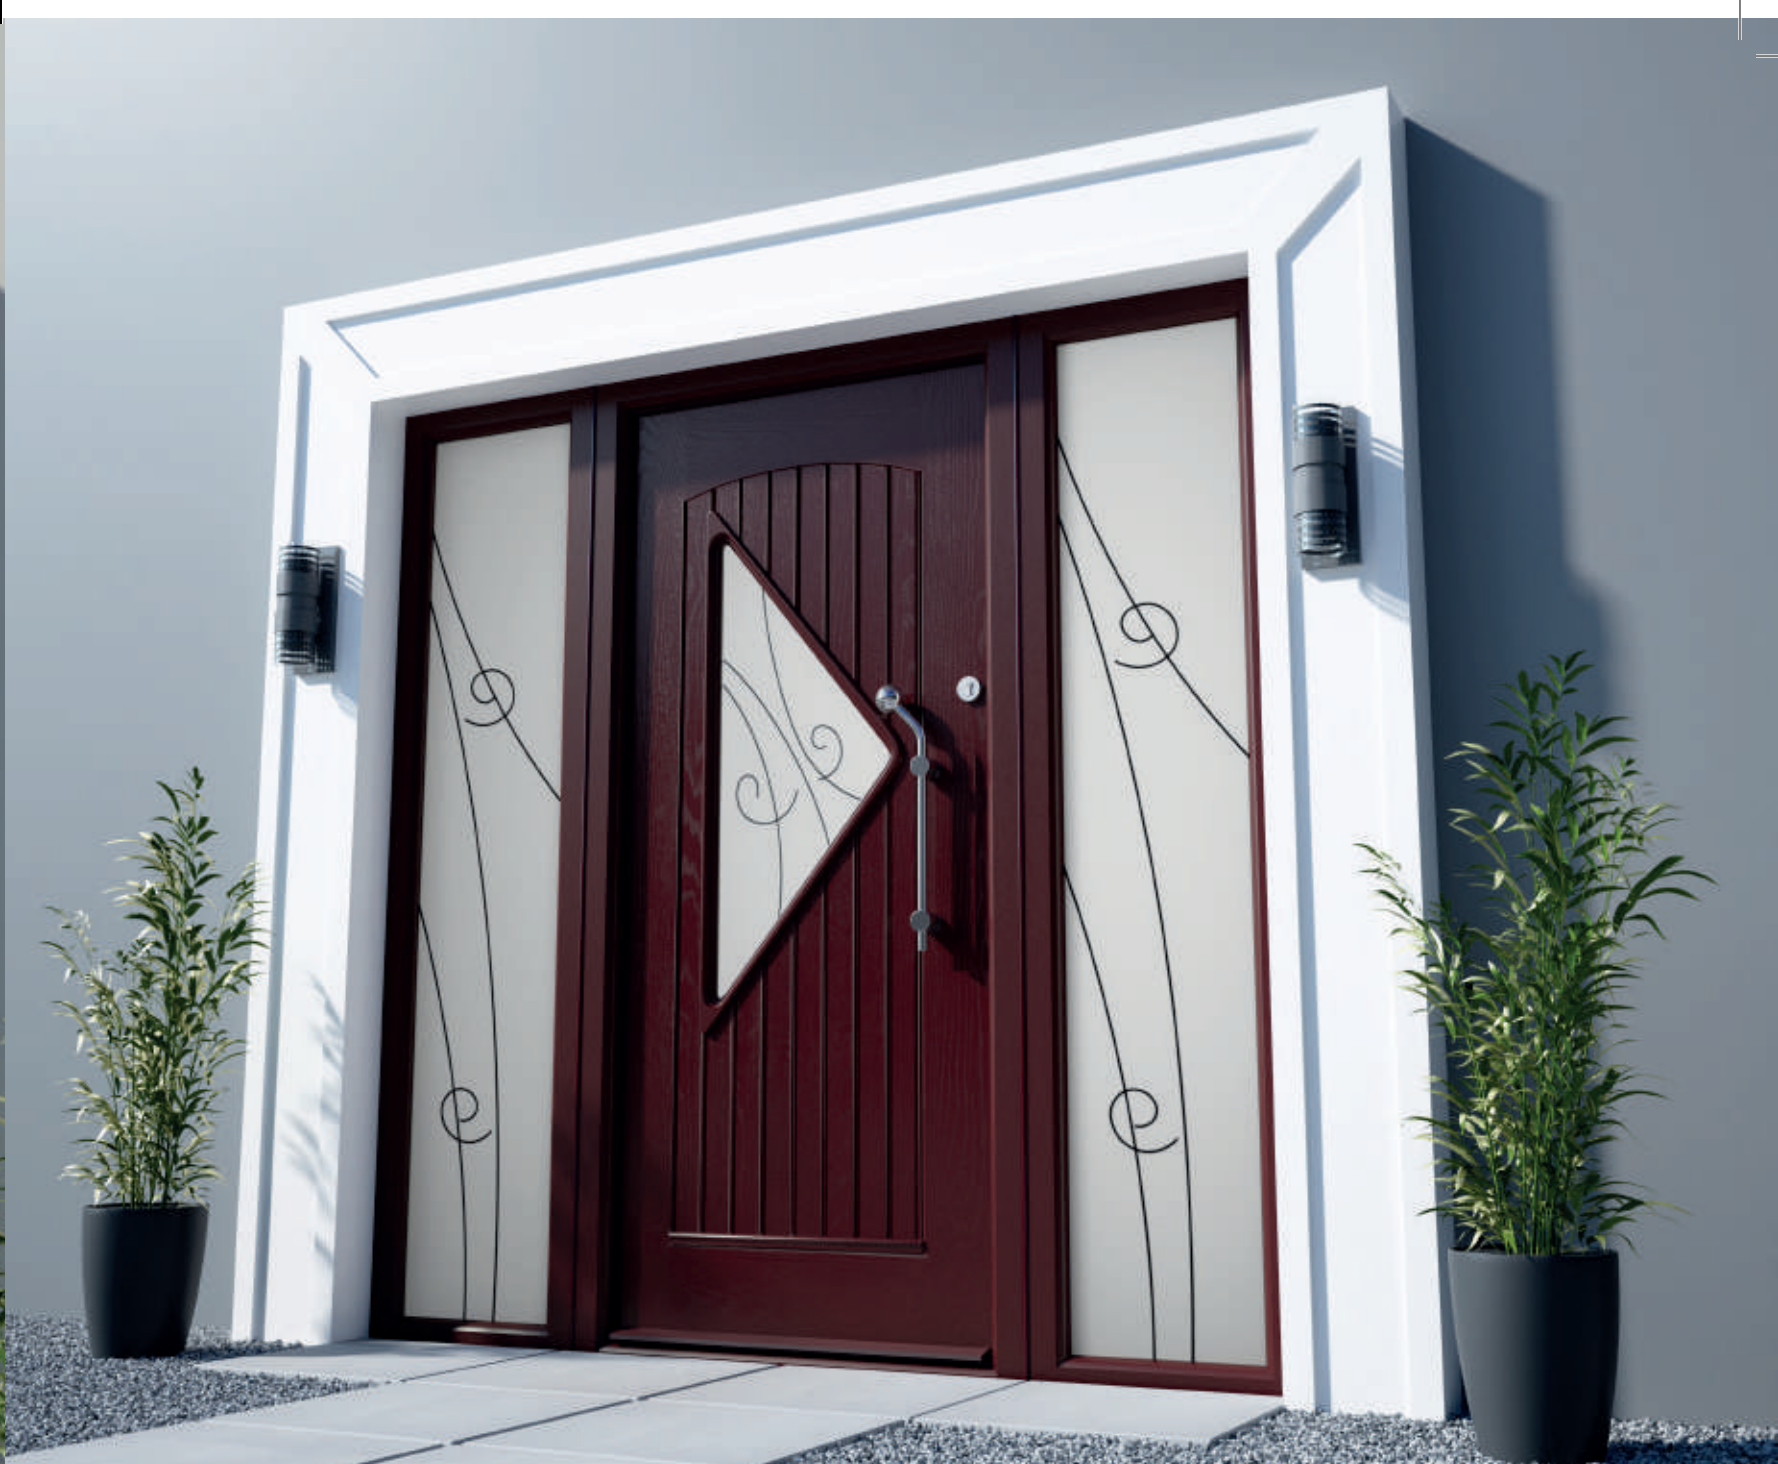

Door Type - Monet Glass Type - TG171 Satinized (Min. Glass Width 240 mm) Colour Burgundy