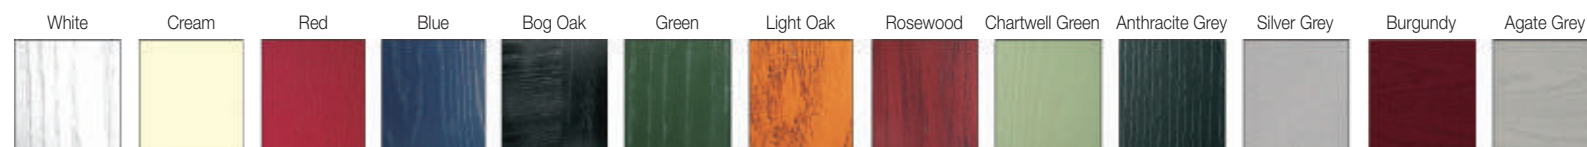

Please Note - All Doors on this page supplied with spy view as standard.

Door Type - Orpen Glass Type - TG501 Patinated (Min. Glass Width 170 mm) Colour Bog Oak

Door Type - Orpen Glass Type - TG175 Satinized (Min. Glass Width 120 mm) - Colour Red