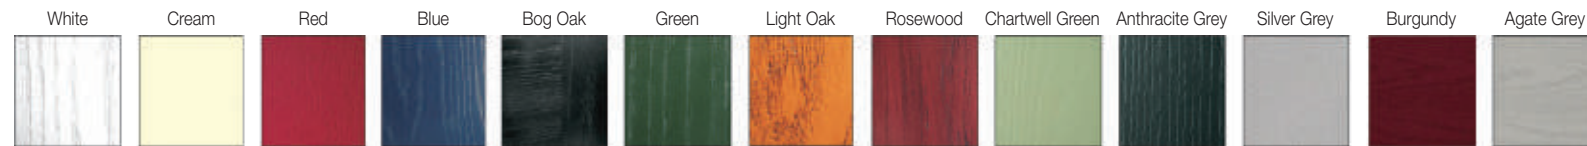

Doors fitted with a Heritage Slam Lock, it is recommended to have a PVC threshold or Storm Guard Plus rebated threshold only.
Please Note : Not a Storm Guard or a Storm Guard Plus Threshold.

Please Note - All Doors on this page supplied with spy view as standard.