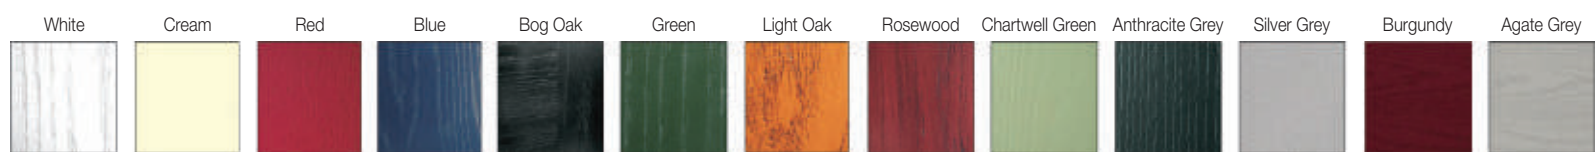

Doors fitted with a Heritage Slam Lock, it is recommended to have a PVC threshold or Storm Guard Plus rebated threshold only. Please Note : Not a Storm Guard or a Storm Guard Plus Threshold.

Please Note - All Doors on this page supplied with spy view as standard.