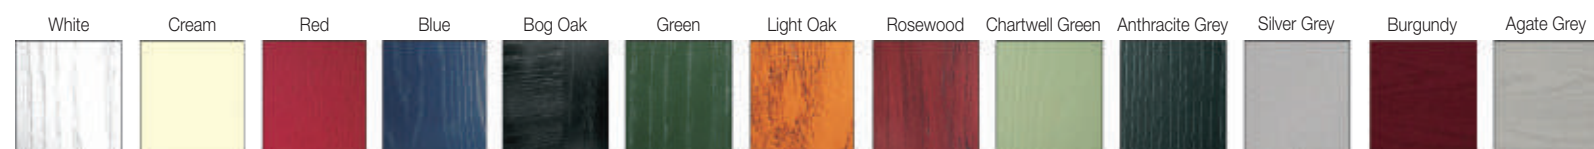

*Doors fitted with a Heritage Slam Lock, it is recommended to have a PVC threshold or Storm Guard Plus rebated threshold only.
Please Note : Not a Storm Guard or a Storm Guard Plus Threshold.*