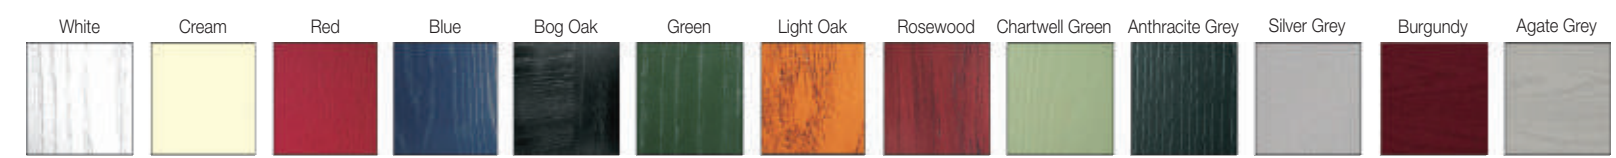

Door Type - *San Marco* Glass Type - *TG16*
Colour *Red*