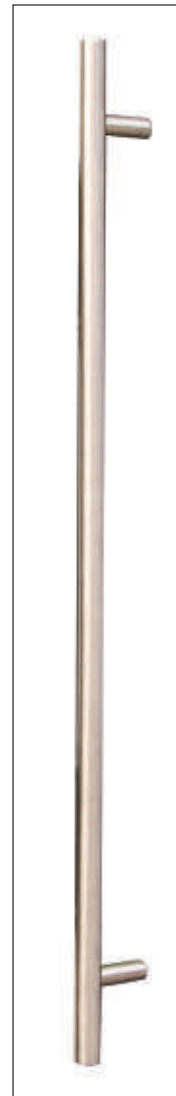

GU Automatic Electric Lock
The GU Automatic lock gives automatic security. Simply close the door, 2 latches automatically throw and become rigid deadbolts which are locked against being forced back.

1200mm Offset Handle