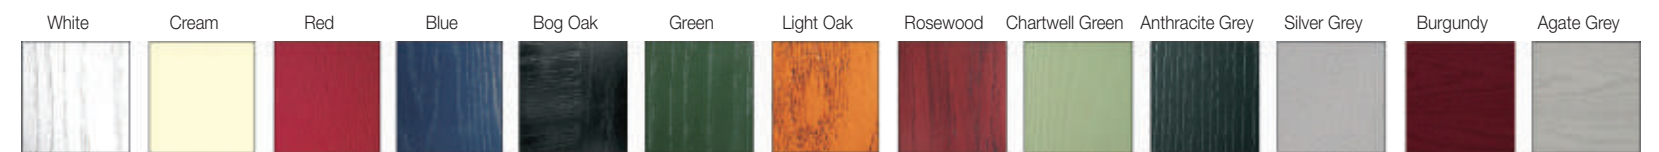

Doors fitted with a Heritage Slam Lock, it is recommended to have a PVC threshold or Storm Guard Plus rebated threshold only.
Please Note : Not a Storm Guard or a Storm Guard Plus Threshold.