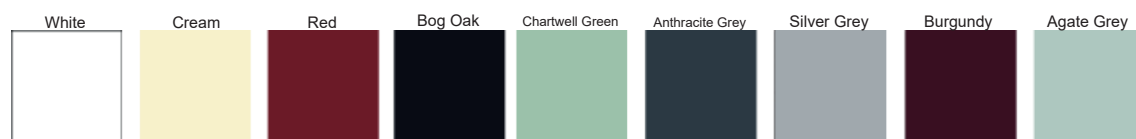

Door Type - Milan Glass Type - TG504 Patinated (Min. Glass Width 170 mm) Colour Anthracite Grey

Door Type - Milan Glass Type - TG501 Patinated (Min. Glass Width 170 mm) Colour Agate Grey

We know what your home means to you. The Avant Garde Collection is an attempt at unleashing the best of our creativity with 316 marine grade stainless steel lines into creating something so beautiful and meaningful as the finest entrance doors for your home.