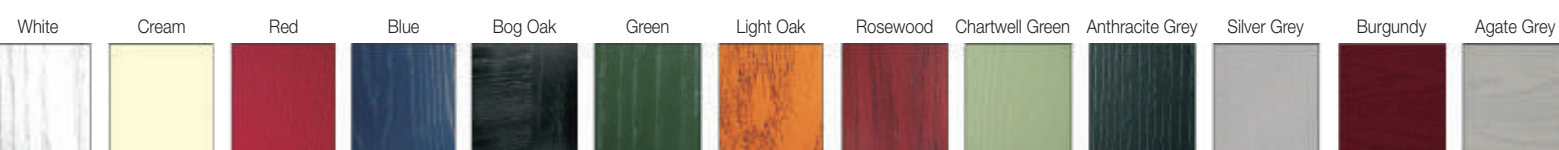

Doors fitted with a Heritage Slam Lock, it is recommended to have a PVC threshold or Storm Guard Plus rebated threshold only.
Please Note : Not a Storm Guard or a Storm Guard Plus Threshold,
Letterbox available only on the low position.