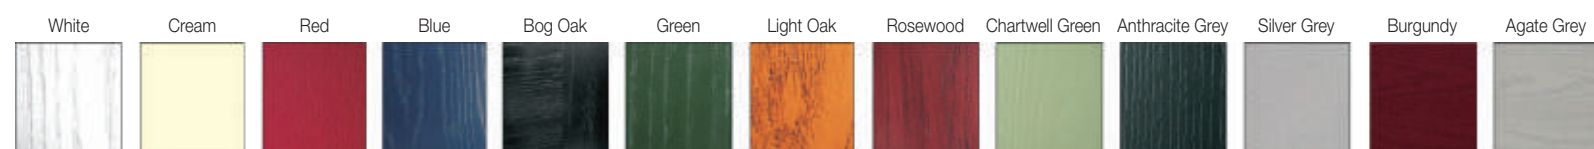

Doors fitted with a Heritage Slam Lock, it is recommended to have a PVC threshold or Storm Guard Plus rebated threshold only.
Please Note : Not a Storm Guard or a Storm Guard Plus Threshold.