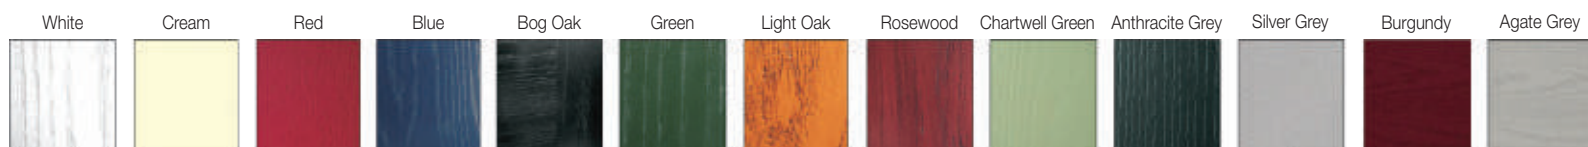

Please Note - All Doors on this page supplied with spy view as standard.

Please Note - All Doors on this page supplied with spy view as standard.

Doors fitted with a Heritage Slam Lock, it is recommended to have a PVC threshold or Storm Guard Plus rebated threshold only. Please Note : Not a Storm Guard or a Storm Guard Plus Threshold.