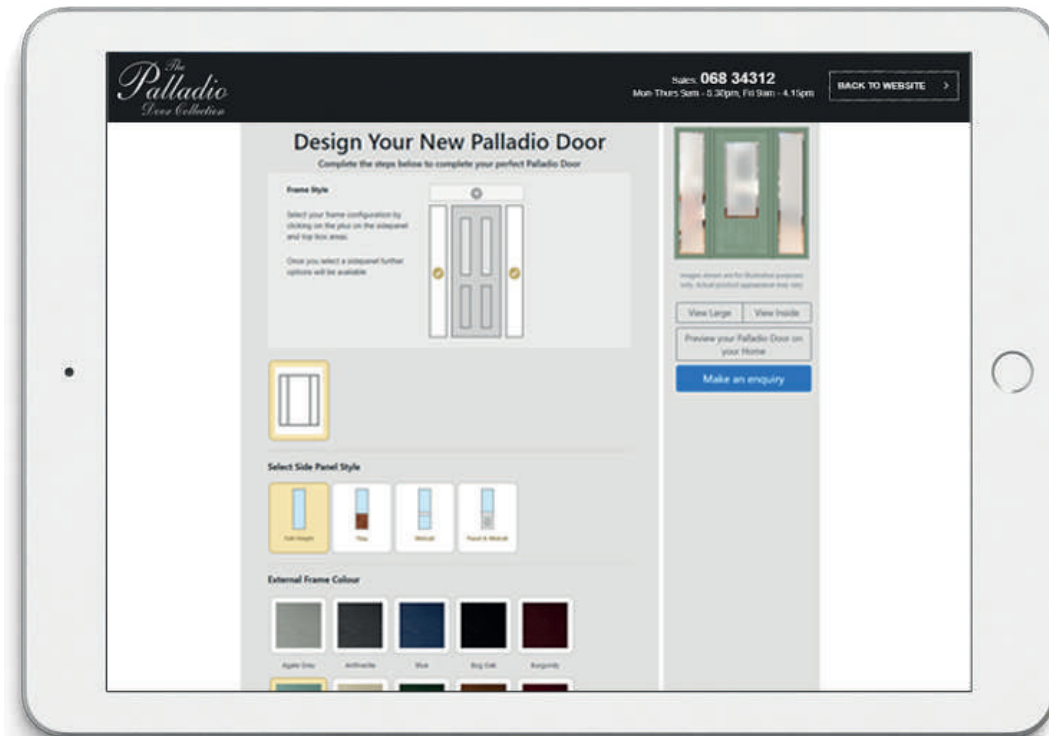

In addition to this, all our glass is triple glazed and we use edgetech warm edge seals for the lowest U value possible of 0.7. Combined with our new range of Patinated glass designs that consists of a sandblasted glass with a clear border that will give you modern and contemporary design. Our patinated design is achieved through sandblasting not by films or resins that is completely environmentally friendly that will last a lifetime.

We are dedicated to the pursuit of excellence and service to our loyal customers. We take this opportunity to thank you for your continued support. When we say the customer is king it is not an empty platitude, - we mean it!

Design your new Door, Go to www.palladiodoorcollection.com