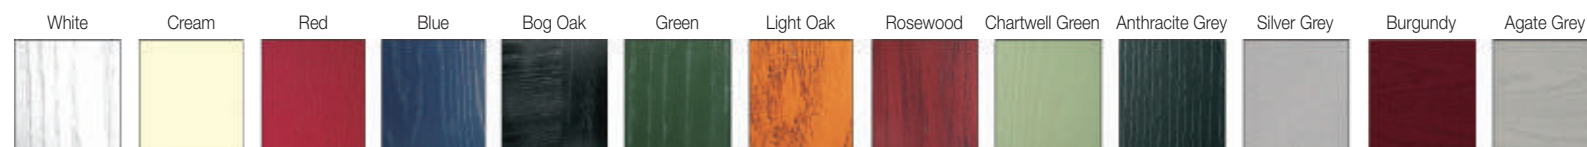

Please Note - All Doors on this page supplied with spy view as standard.

Please Note - All Doors on this page supplied with spy view as standard.

Doors fitted with a Heritage Slam Lock, it is recommended to have a PVC threshold or Storm Guard Plus rebated threshold only. Please Note : Not a Storm Guard or a Storm Guard Plus Threshold.

The Oxford is a stunning design, manufactured to suit the modern and contemporary home.