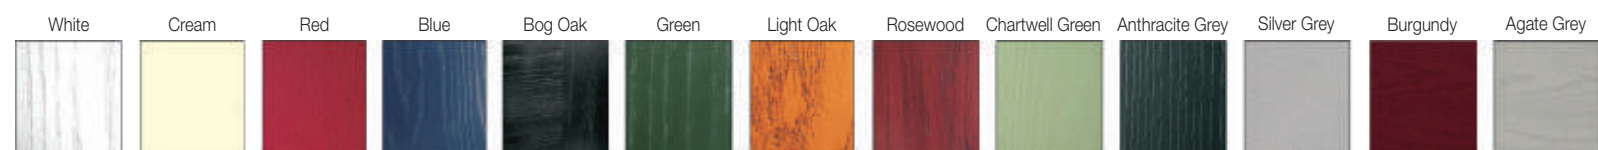

Door Type - Joyce Glass Type - TG178 Satinized (Min. Glass Width 240mm) Colour Blue