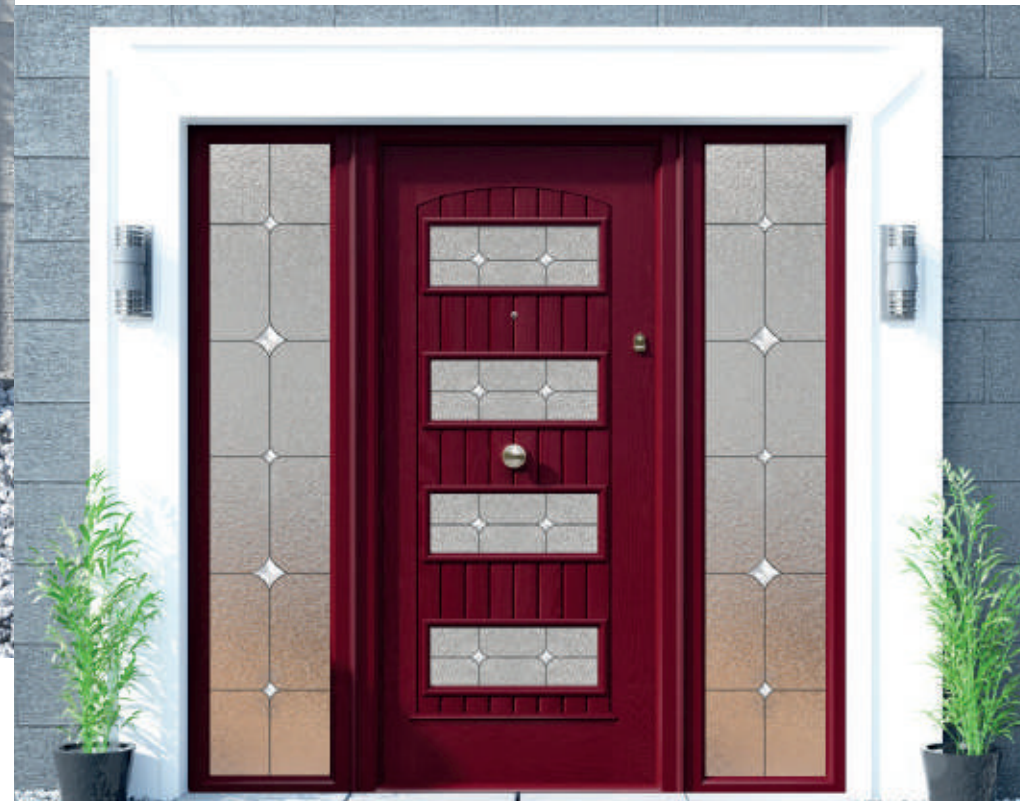

Door Type - Oxford Glass Type - TG202
(Min. Glass Width 200mm) Colour Burgundy

Doors fitted with a Heritage Slam Lock, it is recommended to have a PVC threshold or Storm Guard Plus rebated threshold only. Please Note : Not a Storm Guard or a Storm Guard Plus Threshold.

The Oxford is a stunning design, manufactured to suit the modern and contemporary home.