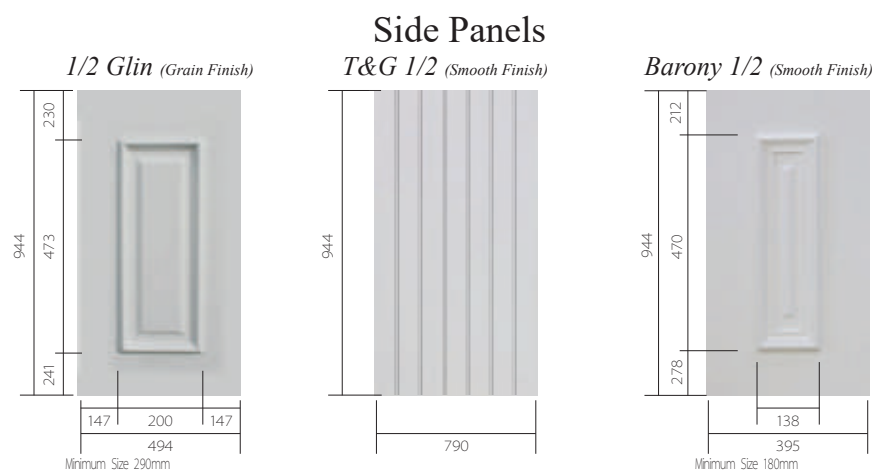

The Palladio Door Collection

Specifications